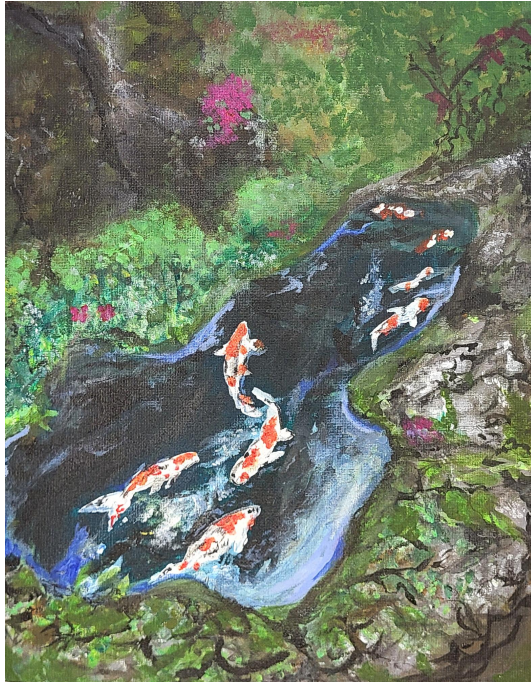

Tahmia U. (12th Grade)

**High School for Environmental
Studies, Manhattan**

Painting, 11 x 14 inches

**Studio Artist Instructor: Elaine
Greenstein**