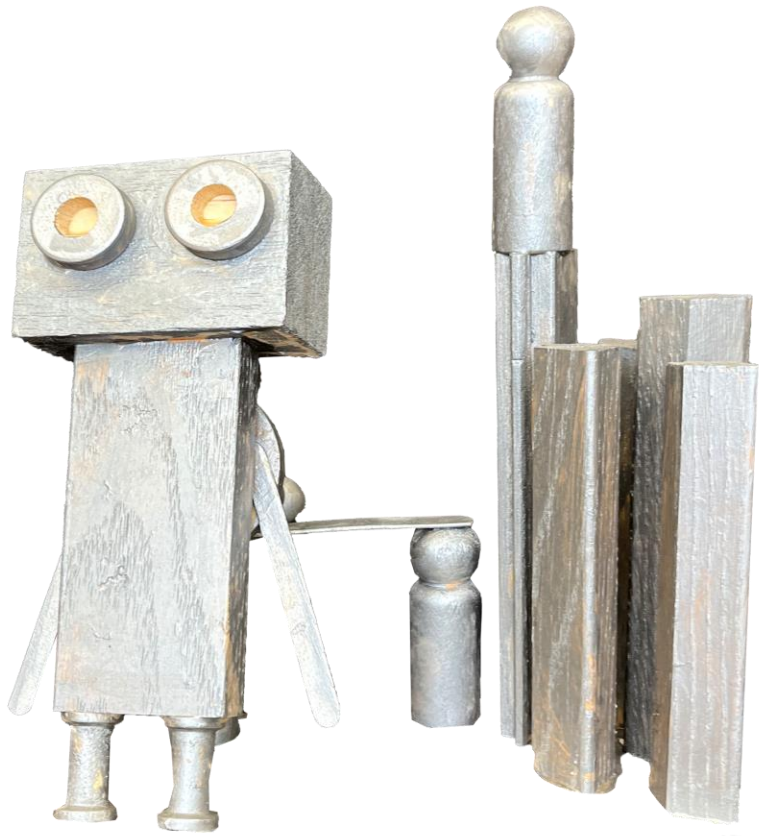

Artwork created by a 4th Grader
P.S. 457, Bronx
Studio Artist Instructor: Kathy Creutzburg