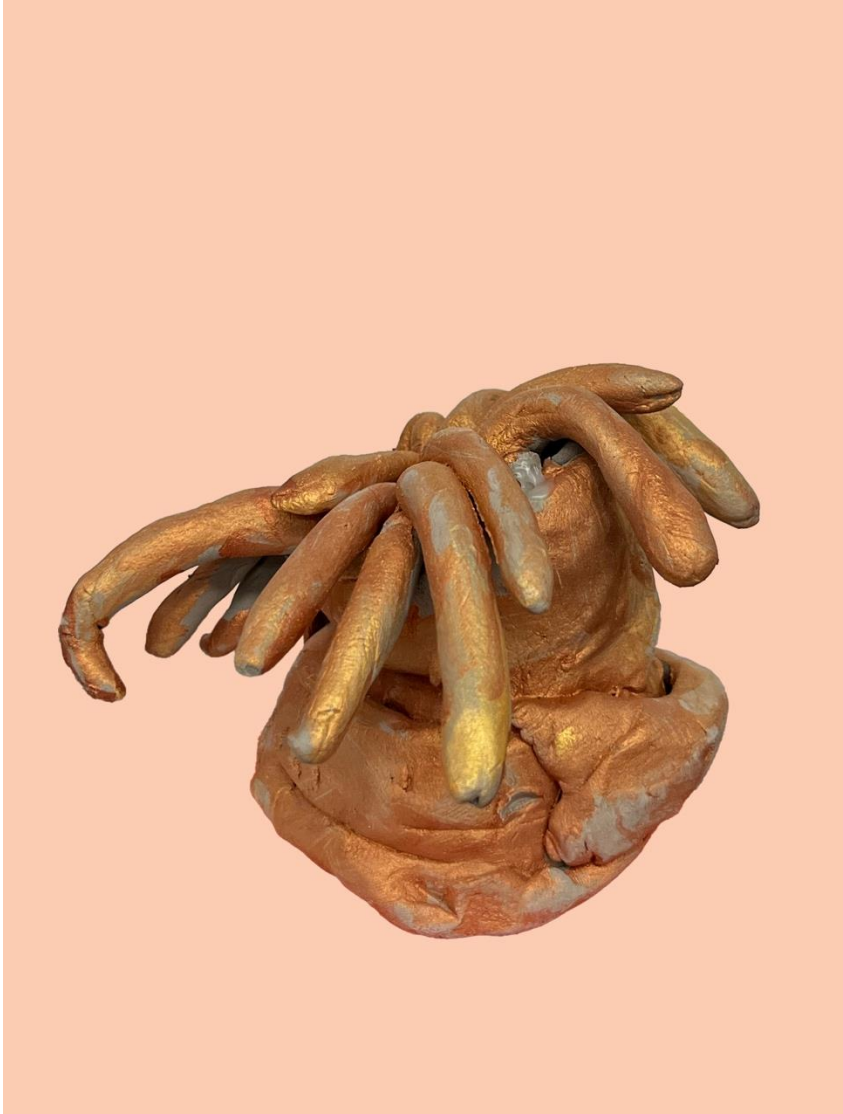

Llabelle (2nd Grade)

P.S.152, Bronx

Sculpture 8 x 10 x 3 inches

Studio Artist Instructor: Kathy Creutzburg-Enos

Kylie (2nd Grade)

P.S.152, Bronx

Sculpture 8 x 10 x 3 inches

Studio Artist Instructor: Kathy Creutzburg-Enos